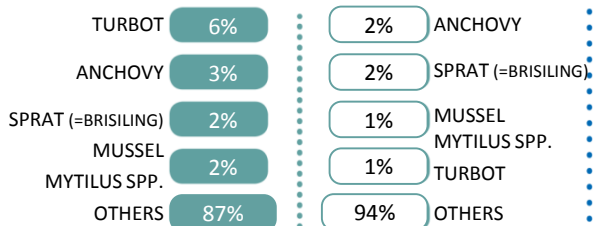

COUNTRY PROFILE

Romania

LANDINGS

AQUACULTURE

MOST IMPORTANT SPECIES and % over the total

MOST IMPORTANT SPECIES and % over the total

IMPORT

EXPORT

MAIN PRODUCTS IMPORTED AND % OVER TOTAL IMPORTS (IN VALUE)

ORIGIN and % over total imports (in value)

DESTINATION and % over total exports (in value)

MAIN PRODUCTS EXPORTED AND % OVER TOTAL EXPORTS (IN VALUE)