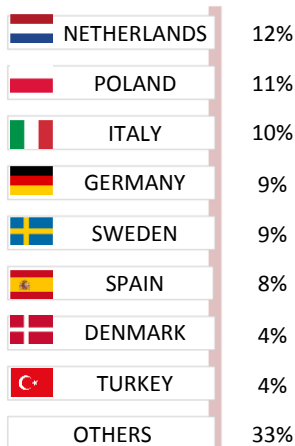

COUNTRY PROFILE

Romania

LANDINGS

AQUACULTURE

MOST IMPORTANT SPECIES and % over the total

MOST IMPORTANT SPECIES and % over the total

IMPORT

EXPORT

MAIN PRODUCTS IMPORTED AND % OVER TOTAL IMPORTS (IN VALUE)

ORIGIN and % over total imports (in value)

DESTINATION and % over total exports (in value)

MAIN PRODUCTS EXPORTED AND % OVER TOTAL EXPORTS (IN VALUE)