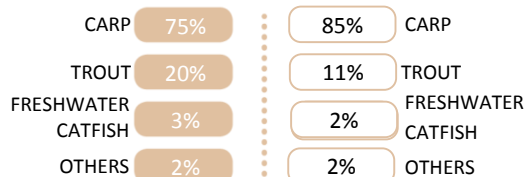

COUNTRY PROFILE

Romania

LANDINGS

AQUACULTURE

MOST IMPORTANT SPECIES and % over the total

MOST IMPORTANT SPECIES and % over the total

IMPORT

EXPORT

MAIN PRODUCTS IMPORTED AND % OVER TOTAL IMPORTS (IN VALUE)

ORIGIN and % over total imports (in value)

DESTINATION and % over total exports (in value)

MAIN PRODUCTS EXPORTED AND % OVER TOTAL EXPORTS (IN VALUE)