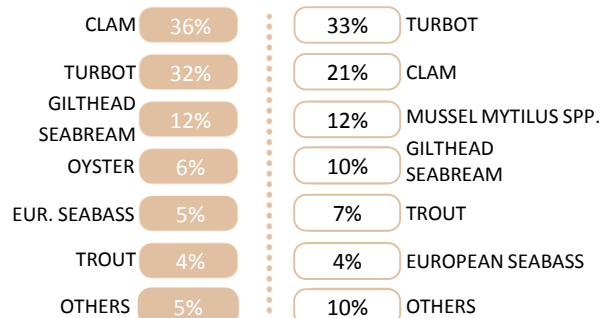

COUNTRY PROFILE

Portugal

LANDINGS

AQUACULTURE

MOST IMPORTANT SPECIES and % over the total

MOST IMPORTANT SPECIES and % over the total

CONSUMPTION

IMPORT

EXPORT

MAIN PRODUCTS IMPORTED AND % OVER TOTAL IMPORTS (IN VALUE)

ORIGIN and % over total imports (in value)

DESTINATION and % over total exports (in value)

MAIN PRODUCTS EXPORTED AND % OVER TOTAL EXPORTS (IN VALUE)