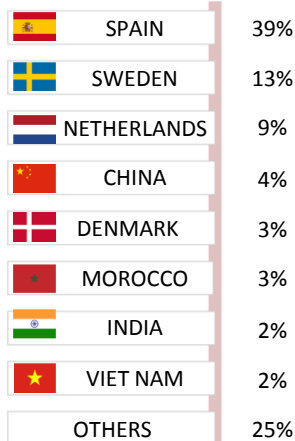

COUNTRY PROFILE

Portugal

LANDINGS

AQUACULTURE

MOST IMPORTANT SPECIES and % over the total

MOST IMPORTANT SPECIES and % over the total

CONSUMPTION

IMPORT

EXPORT

MAIN PRODUCTS IMPORTED AND % OVER TOTAL IMPORTS (IN VALUE)

ORIGIN and % over total imports (in value)

DESTINATION and % over total exports (in value)

MAIN PRODUCTS EXPORTED AND % OVER TOTAL EXPORTS (IN VALUE)