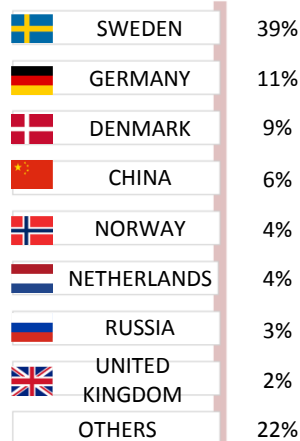

COUNTRY PROFILE

Poland

LANDINGS

AQUACULTURE

MOST IMPORTANT SPECIES and % over the total

MOST IMPORTANT SPECIES and % over the total

IMPORT

EXPORT

MAIN PRODUCTS IMPORTED AND % OVER TOTAL IMPORTS (IN VALUE)

ORIGIN and % over total imports (in value)

DESTINATION and % over total exports (in value)

MAIN PRODUCTS EXPORTED AND % OVER TOTAL EXPORTS (IN VALUE)