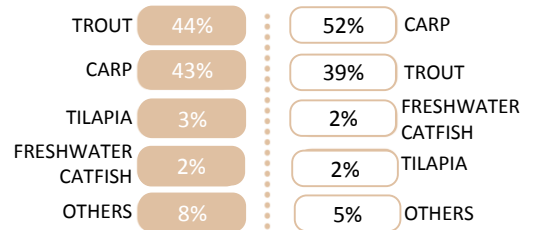

COUNTRY PROFILE

Poland

LANDINGS

AQUACULTURE

MOST IMPORTANT SPECIES and % over the total

MOST IMPORTANT SPECIES and % over the total

IMPORT

EXPORT

MAIN PRODUCTS IMPORTED AND % OVER TOTAL IMPORTS (IN VALUE)

ORIGIN and % over total imports (in value)

DESTINATION and % over total exports (in value)

MAIN PRODUCTS EXPORTED AND % OVER TOTAL EXPORTS (IN VALUE)