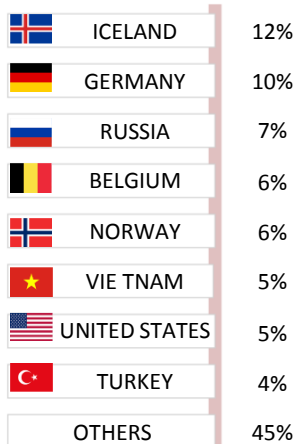

COUNTRY PROFILE

Netherlands

LANDINGS

AQUACULTURE

MOST IMPORTANT SPECIES and % over the total

MOST IMPORTANT SPECIES and % over the total

IMPORT

EXPORT

MAIN PRODUCTS IMPORTED AND % OVER TOTAL IMPORTS (IN VALUE)

ORIGIN and % over total imports (in value)

DESTINATION and % over total exports (in value)

MAIN PRODUCTS EXPORTED AND % OVER TOTAL EXPORTS (IN VALUE)