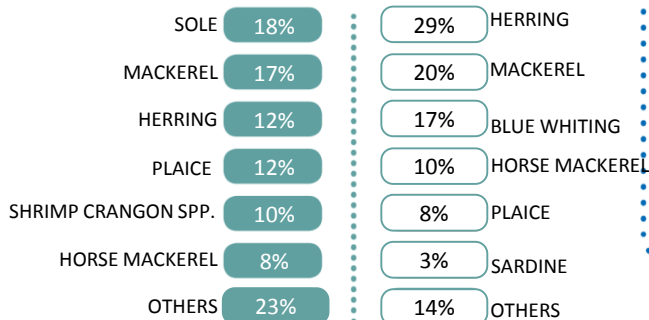

COUNTRY PROFILE

Netherlands

LANDINGS

AQUACULTURE

MOST IMPORTANT SPECIES and % over the total

MOST IMPORTANT SPECIES and % over the total

IMPORT

EXPORT

MAIN PRODUCTS IMPORTED AND % OVER TOTAL IMPORTS (IN VALUE)

ORIGIN and % over total imports (in value)

DESTINATION and % over total exports (in value)

MAIN PRODUCTS EXPORTED AND % OVER TOTAL EXPORTS (IN VALUE)