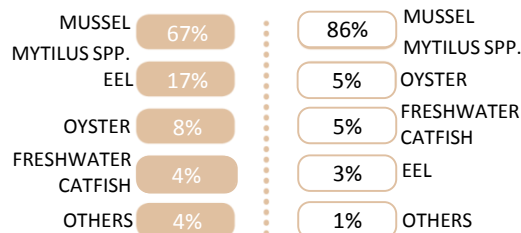

COUNTRY PROFILE

Netherlands

LANDINGS

AQUACULTURE

MOST IMPORTANT SPECIES and % over the total

MOST IMPORTANT SPECIES and % over the total

IMPORT

EXPORT

MAIN PRODUCTS IMPORTED AND % OVER TOTAL IMPORTS (IN VALUE)

ORIGIN and % over total imports (in value)

DESTINATION and % over total exports (in value)

MAIN PRODUCTS EXPORTED AND % OVER TOTAL EXPORTS (IN VALUE)