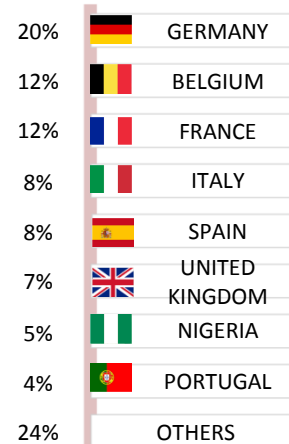

COUNTRY PROFILE

Netherlands

LANDINGS

AQUACULTURE

MOST IMPORTANT SPECIES and % over the total

MOST IMPORTANT SPECIES and % over the total

IMPORT

EXPORT

MAIN PRODUCTS IMPORTED AND % OVER TOTAL IMPORTS (IN VALUE)

ORIGIN and % over total imports (in value)

DESTINATION and % over total exports (in value)

MAIN PRODUCTS EXPORTED AND % OVER TOTAL EXPORTS (IN VALUE)