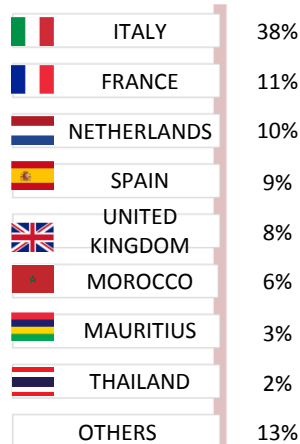

COUNTRY PROFILE

Malta

LANDINGS

AQUACULTURE

MOST IMPORTANT SPECIES and % over the total

MOST IMPORTANT SPECIES and % over the total

IMPORT

EXPORT

MAIN PRODUCTS IMPORTED AND % OVER TOTAL IMPORTS (IN VALUE)

ORIGIN and % over total imports (in value)

DESTINATION and % over total exports (in value)

MAIN PRODUCTS EXPORTED AND % OVER TOTAL EXPORTS (IN VALUE)