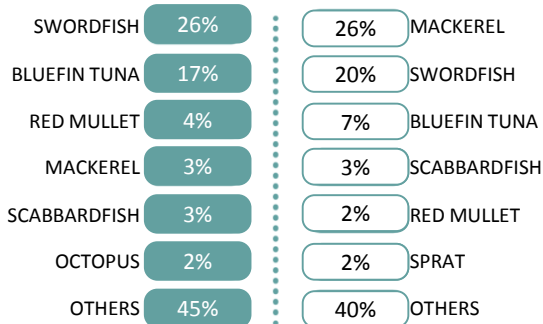

COUNTRY PROFILE

Malta

LANDINGS

AQUACULTURE

MOST IMPORTANT SPECIES and % over the total

MOST IMPORTANT SPECIES and % over the total

IMPORT

EXPORT

MAIN PRODUCTS IMPORTED AND % OVER TOTAL IMPORTS (IN VALUE)

ORIGIN and % over total imports (in value)

DESTINATION and % over total exports (in value)

MAIN PRODUCTS EXPORTED AND % OVER TOTAL EXPORTS (IN VALUE)