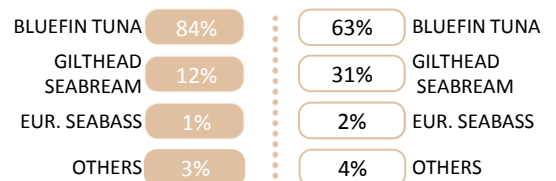

COUNTRY PROFILE

Malta

LANDINGS

AQUACULTURE

MOST IMPORTANT SPECIES and % over the total

MOST IMPORTANT SPECIES and % over the total

IMPORT

EXPORT

MAIN PRODUCTS IMPORTED AND % OVER TOTAL IMPORTS (IN VALUE)

ORIGIN and % over total imports (in value)

DESTINATION and % over total exports (in value)

MAIN PRODUCTS EXPORTED AND % OVER TOTAL EXPORTS (IN VALUE)