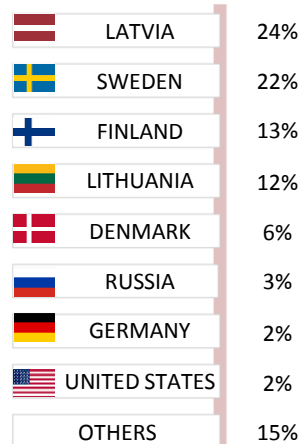

Estonia

LANDINGS

AQUACULTURE

MOST IMPORTANT SPECIES and % over the total

MOST IMPORTANT SPECIES and % over the total

IMPORT

EXPORT

MAIN PRODUCTS IMPORTED AND % OVER TOTAL IMPORTS (IN VALUE)

ORIGIN and % over total imports (in value)

DESTINATION and % over total exports (in value)

MAIN PRODUCTS EXPORTED AND % OVER TOTAL EXPORTS (IN VALUE)