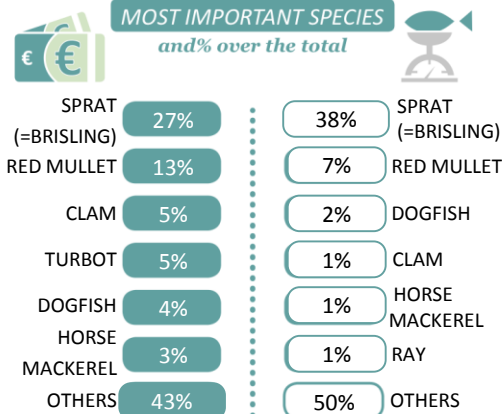

COUNTRY PROFILE

Bulgaria

LANDINGS

AQUACULTURE

MOST IMPORTANT SPECIES and% over the total

MOST IMPORTANT SPECIES and% over the total

CONSUMPTION

IMPORT

EXPORT

MAIN PRODUCTS IMPORTED AND % OVER TOTAL IMPORTS (IN VALUE)

ORIGIN and % over total imports (in value)

DESTINATION and % over total exports (in value)

MAIN PRODUCTS EXPORTED AND % OVER TOTAL EXPORTS (IN VALUE)