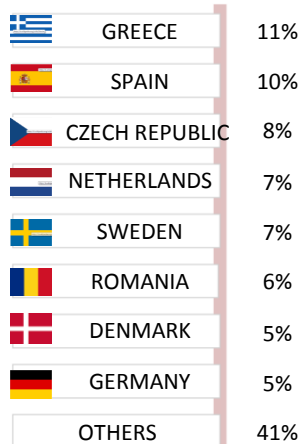

COUNTRY PROFILE

Bulgaria

LANDINGS

AQUACULTURE

MOST IMPORTANT SPECIES and% over the total

MOST IMPORTANT SPECIES and% over the total

CONSUMPTION

IMPORT

EXPORT

MAIN PRODUCTS IMPORTED AND % OVER TOTAL IMPORTS (IN VALUE)

ORIGIN and % over total imports (in value)

DESTINATION and % over total exports (in value)

MAIN PRODUCTS EXPORTED AND % OVER TOTAL EXPORTS (IN VALUE)