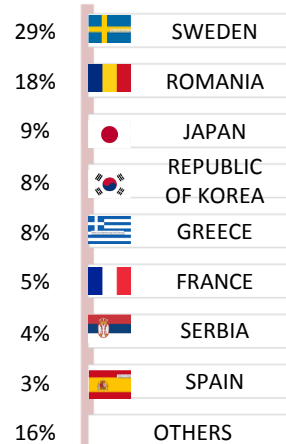

COUNTRY PROFILE

Bulgaria

LANDINGS

AQUACULTURE

MOST IMPORTANT SPECIES and% over the total

MOST IMPORTANT SPECIES and% over the total

CONSUMPTION

IMPORT

EXPORT

MAIN PRODUCTS IMPORTED AND % OVER TOTAL IMPORTS (IN VALUE)

ORIGIN and % over total imports (in value)

DESTINATION and % over total exports (in value)

MAIN PRODUCTS EXPORTED AND % OVER TOTAL EXPORTS (IN VALUE)